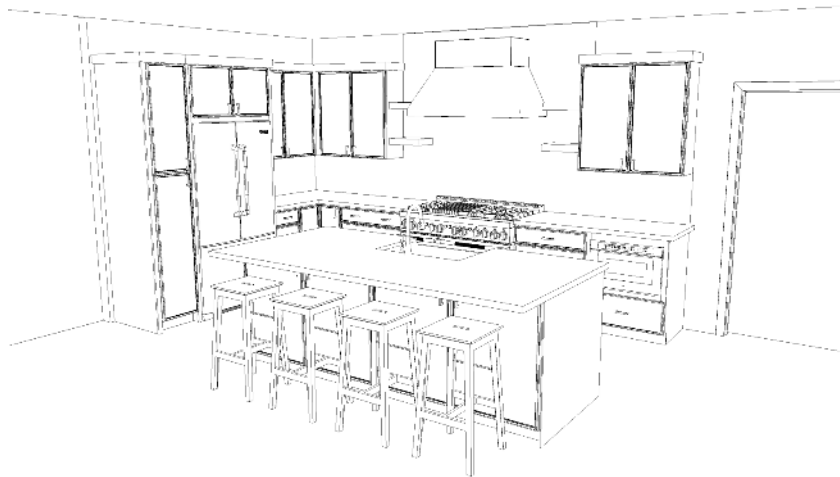

Exterior Features

**Kitchen Layout and Cabinets**

Aristokraft Blaine color Frost, island cabinets are Aristokraft Blaine color Greyhound. Kitchen tops are Calacata Gold quartz with Kohler Whitehaven 30" apron front sink.

Appliances

Kitchen Light Fixtures and Hardware

Island Pendant    Dinette Fixture    Range Scones

Cabinet Hardware

Countertops

Backsplash

Primary Bathroom

Primary bathroom cabinets are KithOne Portrait color Willow Gray and top is Aquamarine quartz with white undermount sinks.